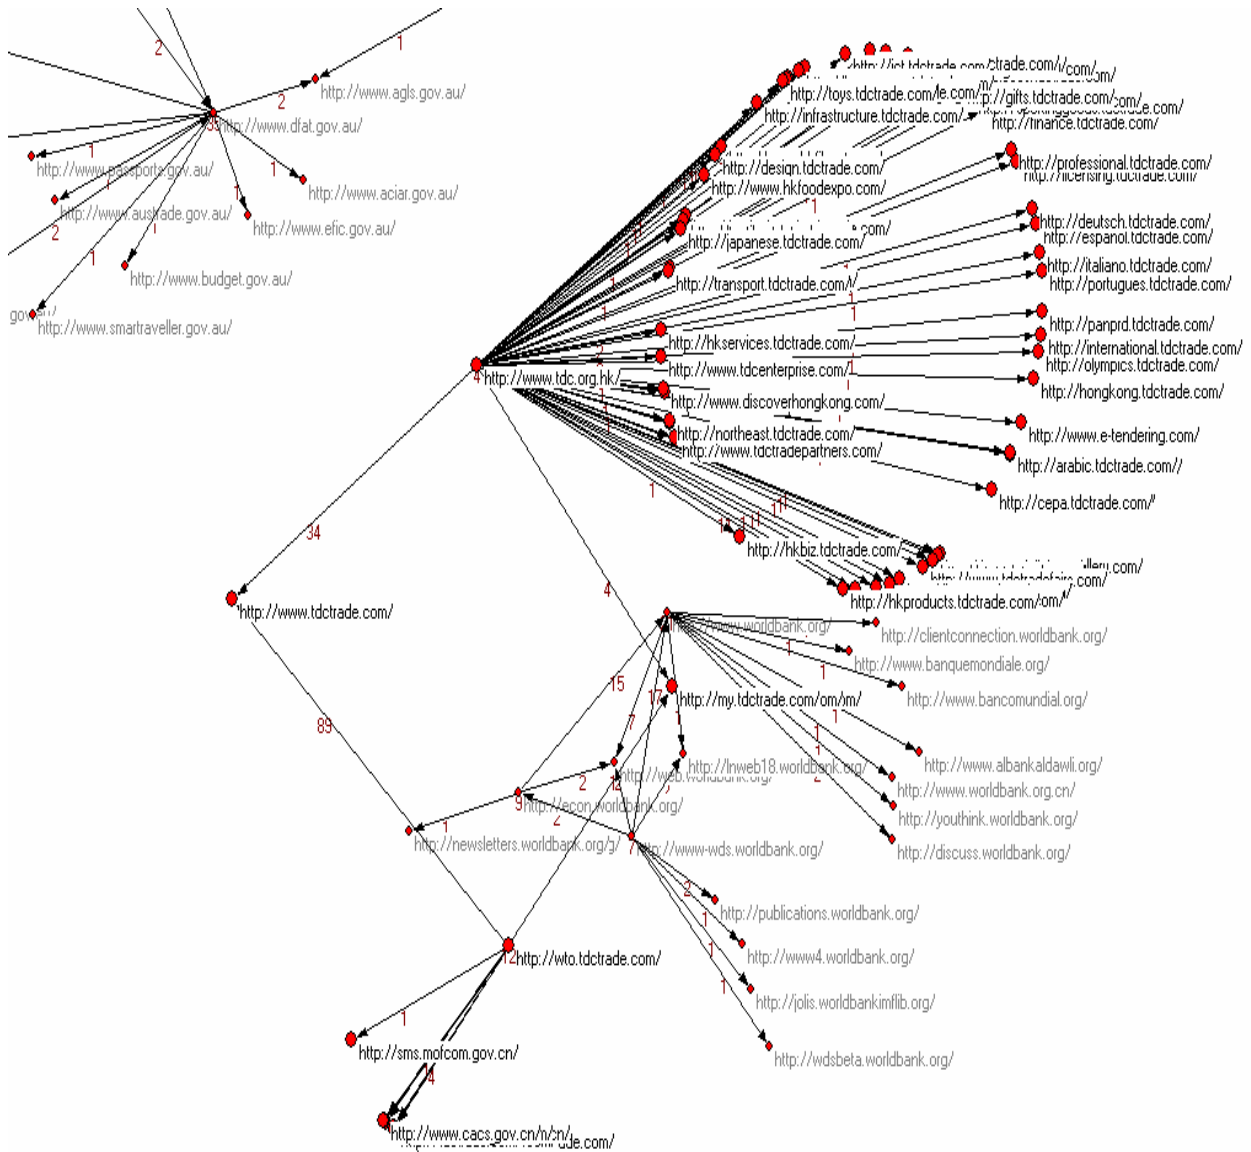

## 2. HIV/AIDS

Web space mapping only the interlinkages among the selected 150 URLs HIV/Aids

Web space mapping the Direct Connections (Layer 1) for 150 URLs (Network with 655 Nodes and 3101 Arcs)

### 3. Trade reform

Web space mapping only the interlinkages among the selected 150 URLs Trade reform

Web space mapping the Direct Connections (Layer 1) for 150 URLs (Zoom view on a Network with 655 Nodes and 4014 Arcs)

#### 4. Terrorism

Web space mapping only the interlinkages among the selected 150 URLs Terrorism

Web space mapping the Direct Connections (Layer 1) for 150 URLs (Zoom view in a Network with 1055 Nodes and 4294 Arcs)

## 5. Poverty

Web space mapping only the interlinkages among the selected 150 URLs Poverty

Web space mapping the Direct Connections (Layer 1) for 150 URLs (Network with 555 Nodes and 3388 Arcs)