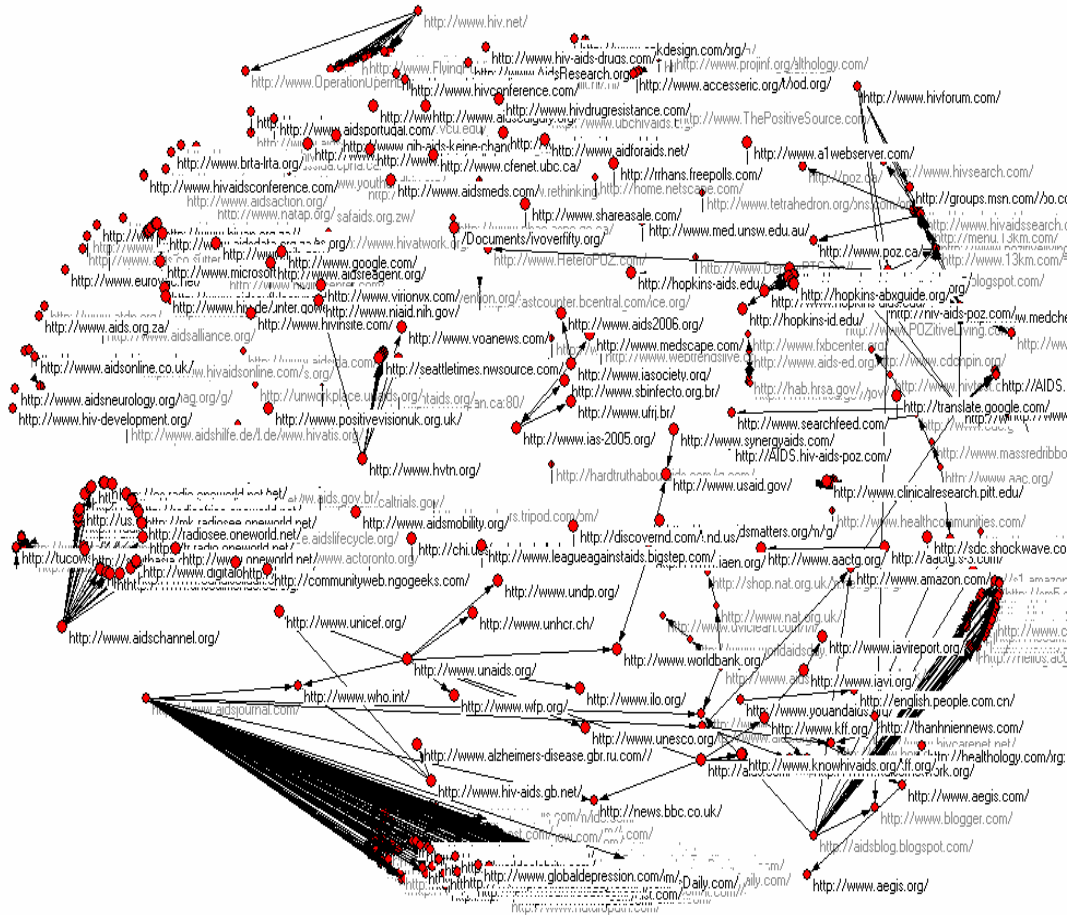

## 2. HIV/AIDS

Web space mapping only the interlinkages among the selected 150 URLs HIV/Aids

Web space mapping the Direct Connections (Layer 1) for 150 URLs (Network with 655 Nodes and 3101 Arcs)

### 3. Trade reform

Web space mapping only the interlinkages among the selected 150 URLs Trade reform

Web space mapping the Direct Connections (Layer 1) for 150 URLs (Zoom view on a Network with 655 Nodes and 4014 Arcs)

#### 4. Terrorism

Web space mapping only the interlinkages among the selected 150 URLs Terrorism

Web space mapping the Direct Connections (Layer 1) for 150 URLs (Zoom view in a Network with 1055 Nodes and 4294 Arcs)

## 5. Poverty

Web space mapping only the interlinkages among the selected 150 URLs Poverty

Web space mapping the Direct Connections (Layer 1) for 150 URLs (Network with 555 Nodes and 3388 Arcs)