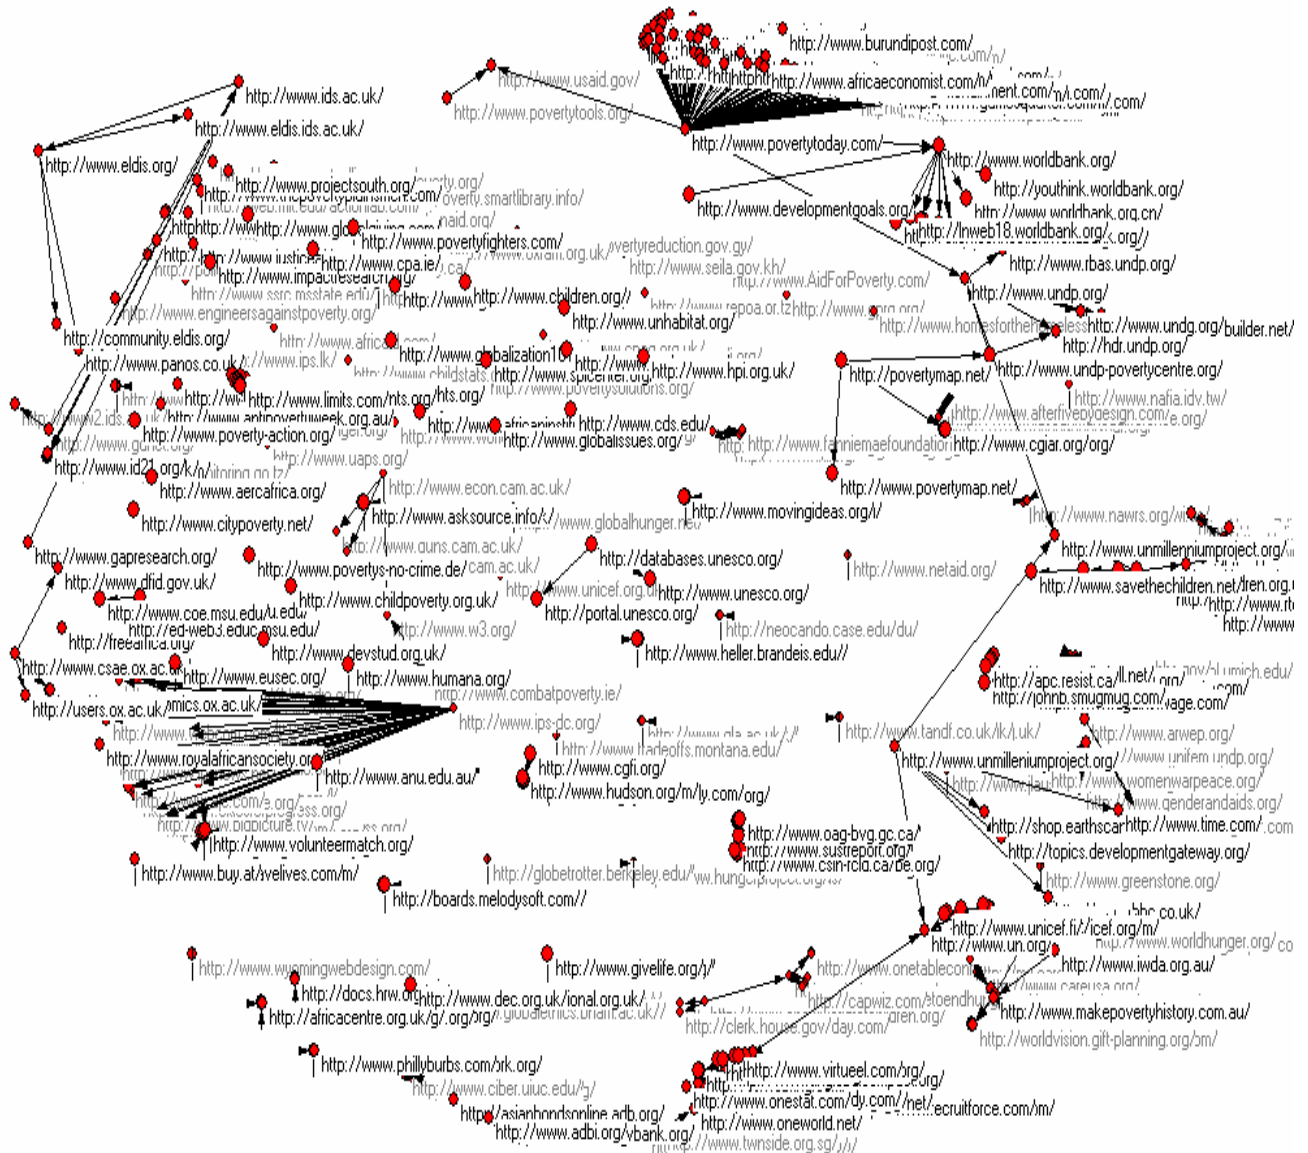

### 3. Trade reform

Web space mapping only the interlinkages among the selected 150 URLs Trade reform

Web space mapping the Direct Connections (Layer 1) for 150 URLs (Zoom view on a Network with 655 Nodes and 4014 Arcs)

#### 4. Terrorism

Web space mapping only the interlinkages among the selected 150 URLs Terrorism

Web space mapping the Direct Connections (Layer 1) for 150 URLs (Zoom view in a Network with 1055 Nodes and 4294 Arcs)

## 5. Poverty

Web space mapping only the interlinkages among the selected 150 URLs Poverty

Web space mapping the Direct Connections (Layer 1) for 150 URLs (Network with 555 Nodes and 3388 Arcs)

## 6. Internet and society

Web space mapping only the interlinkages among the selected 150 URLs Internet and Society

Web space mapping the Direct Connections (Layer 1) for 150 URLs (Network with 892 Nodes and 4457 Arcs)