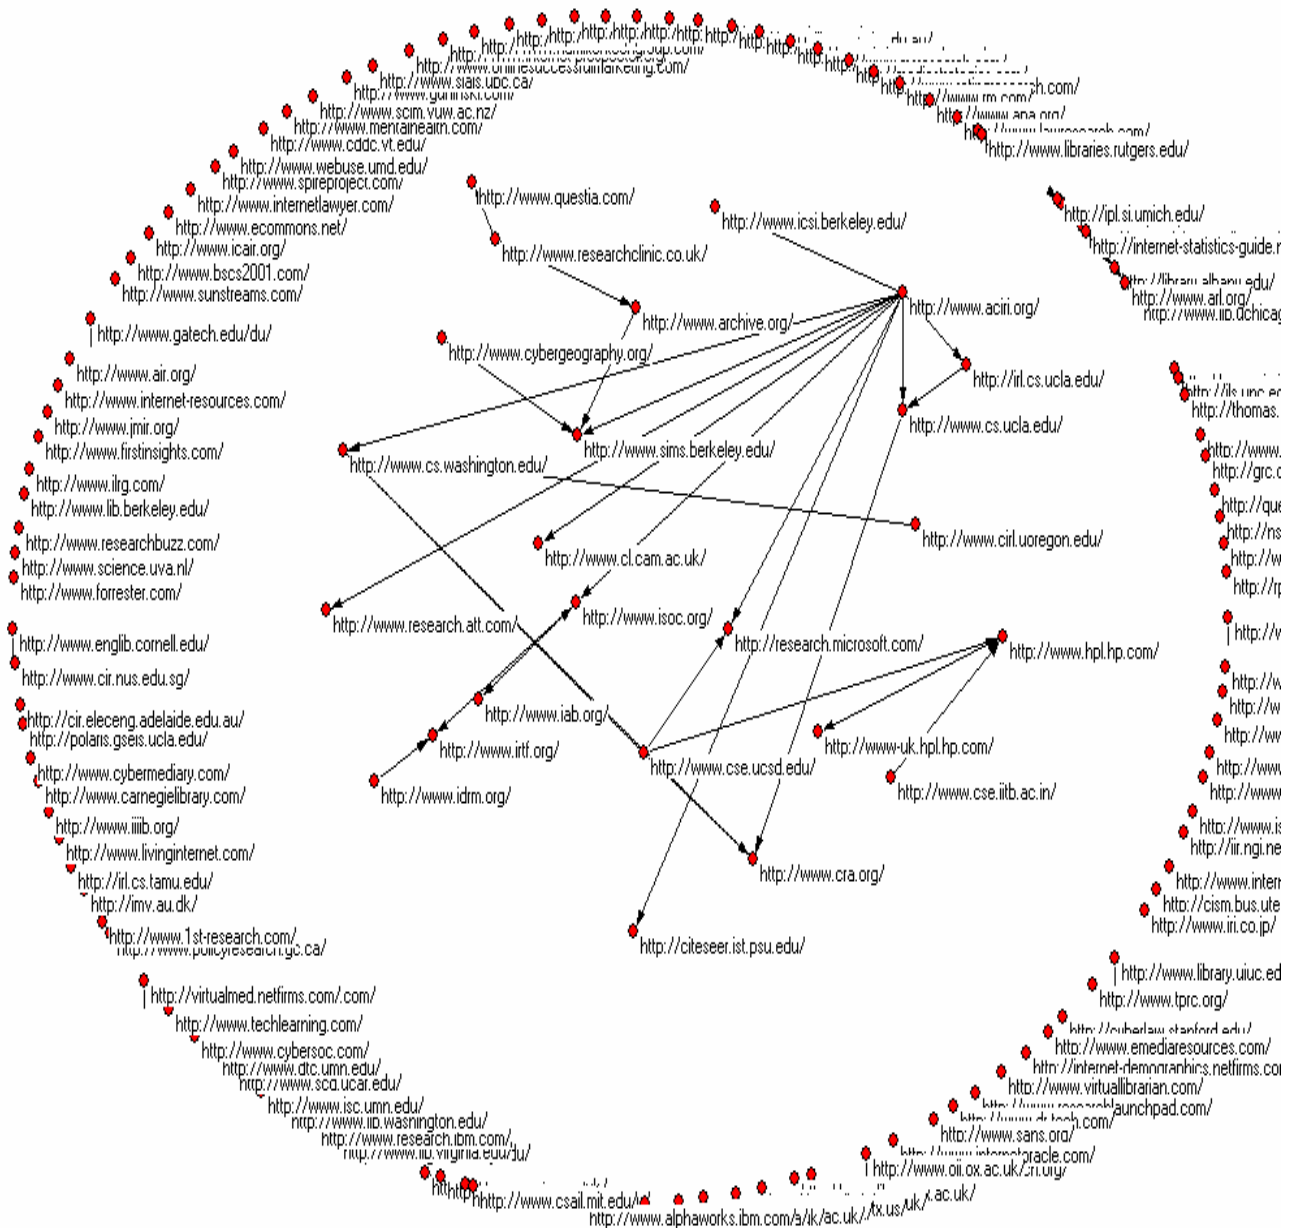

### 3. Trade reform

Web space mapping only the interlinkages among the selected 150 URLs Trade reform

Web space mapping the Direct Connections (Layer 1) for 150 URLs (Zoom view on a Network with 655 Nodes and 4014 Arcs)

#### 4. Terrorism

Web space mapping only the interlinkages among the selected 150 URLs Terrorism

Web space mapping the Direct Connections (Layer 1) for 150 URLs (Zoom view in a Network with 1055 Nodes and 4294 Arcs)

## 5. Poverty

Web space mapping only the interlinkages among the selected 150 URLs Poverty

Web space mapping the Direct Connections (Layer 1) for 150 URLs (Network with 555 Nodes and 3388 Arcs)

## 6. Internet and society

Web space mapping only the interlinkages among the selected 150 URLs Internet and Society

Web space mapping the Direct Connections (Layer 1) for 150 URLs (Network with 892 Nodes and 4457 Arcs)