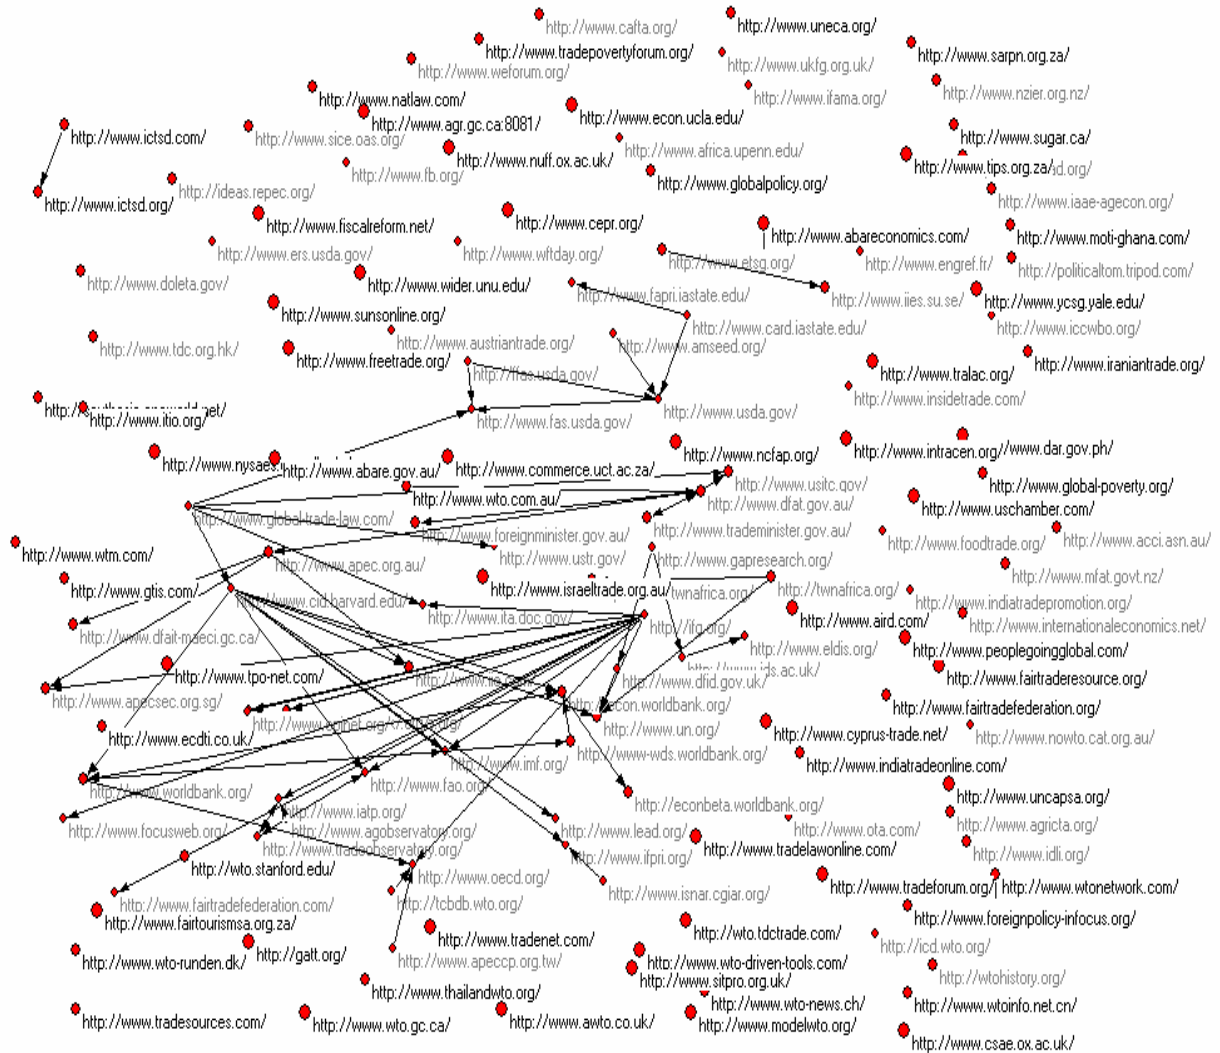

## 2. HIV/AIDS

Web space mapping only the interlinkages among the selected 150 URLs HIV/Aids

Web space mapping the Direct Connections (Layer 1) for 150 URLs (Network with 655 Nodes and 3101 Arcs)

### 3. Trade reform

Web space mapping only the interlinkages among the selected 150 URLs Trade reform

Web space mapping the Direct Connections (Layer 1) for 150 URLs (Zoom view on a Network with 655 Nodes and 4014 Arcs)

#### 4. Terrorism

Web space mapping only the interlinkages among the selected 150 URLs Terrorism

Web space mapping the Direct Connections (Layer 1) for 150 URLs (Zoom view in a Network with 1055 Nodes and 4294 Arcs)

## 5. Poverty

Web space mapping only the interlinkages among the selected 150 URLs Poverty

Web space mapping the Direct Connections (Layer 1) for 150 URLs (Network with 555 Nodes and 3388 Arcs)