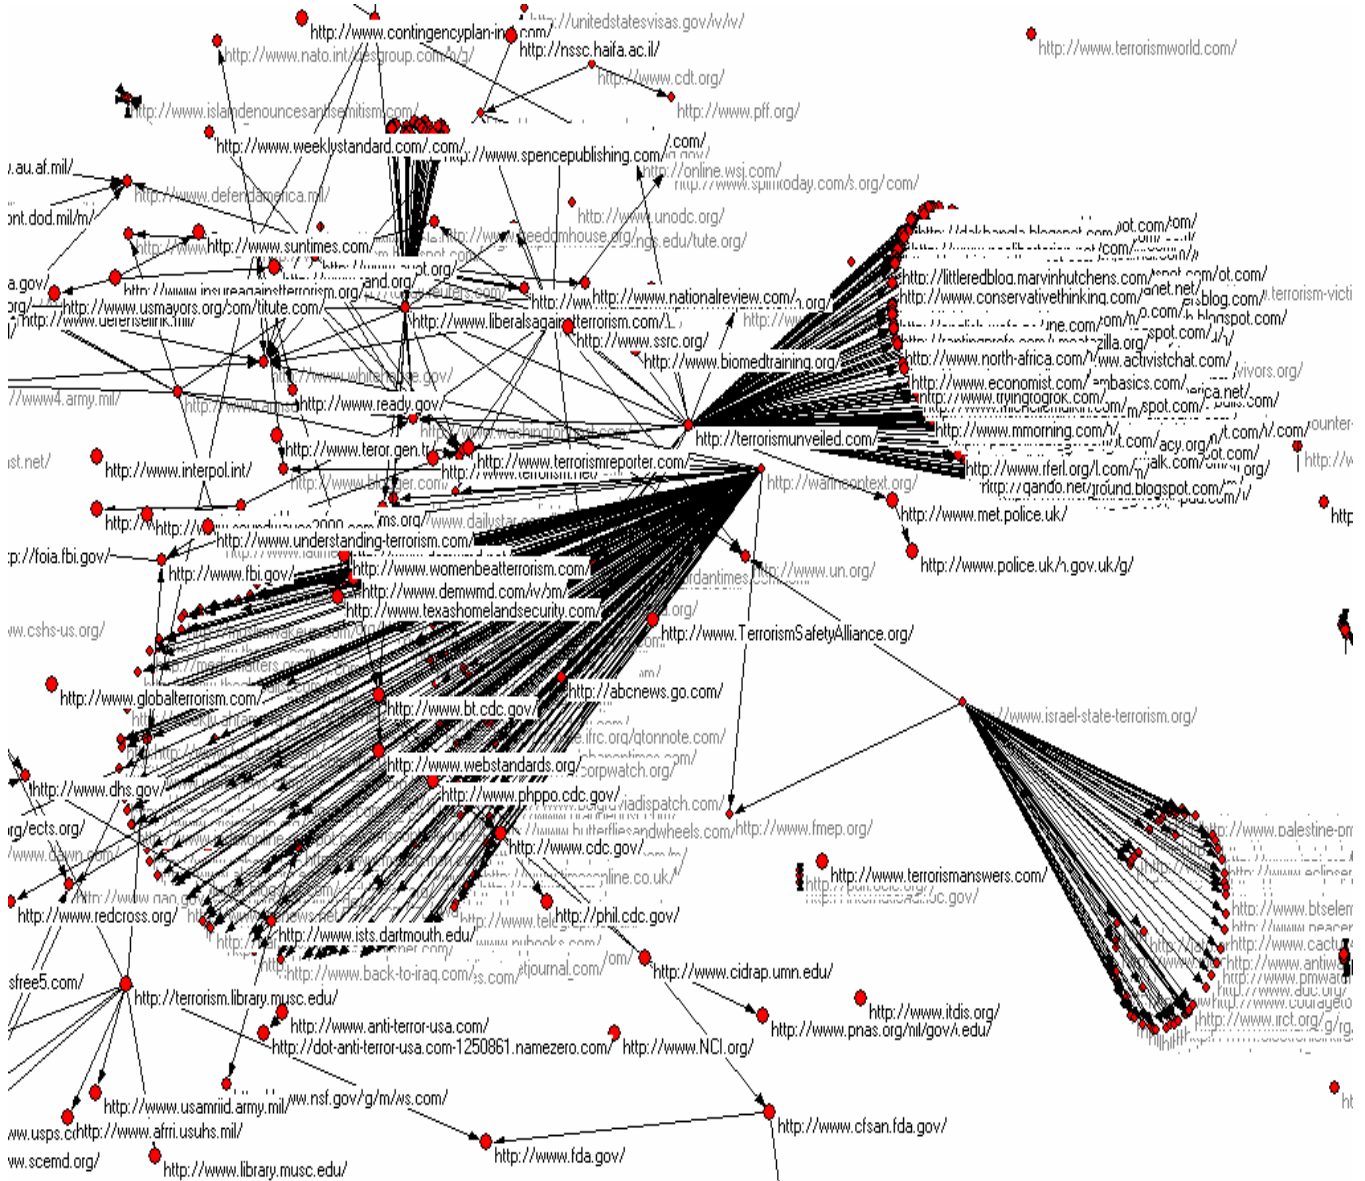

## 2. HIV/AIDS

Web space mapping only the interlinkages among the selected 150 URLs HIV/Aids

Web space mapping the Direct Connections (Layer 1) for 150 URLs (Network with 655 Nodes and 3101 Arcs)

### 3. Trade reform

Web space mapping only the interlinkages among the selected 150 URLs Trade reform

Web space mapping the Direct Connections (Layer 1) for 150 URLs (Zoom view on a Network with 655 Nodes and 4014 Arcs)

#### 4. Terrorism

Web space mapping only the interlinkages among the selected 150 URLs Terrorism

Web space mapping the Direct Connections (Layer 1) for 150 URLs (Zoom view in a Network with 1055 Nodes and 4294 Arcs)

## 5. Poverty

Web space mapping only the interlinkages among the selected 150 URLs Poverty

Web space mapping the Direct Connections (Layer 1) for 150 URLs (Network with 555 Nodes and 3388 Arcs)