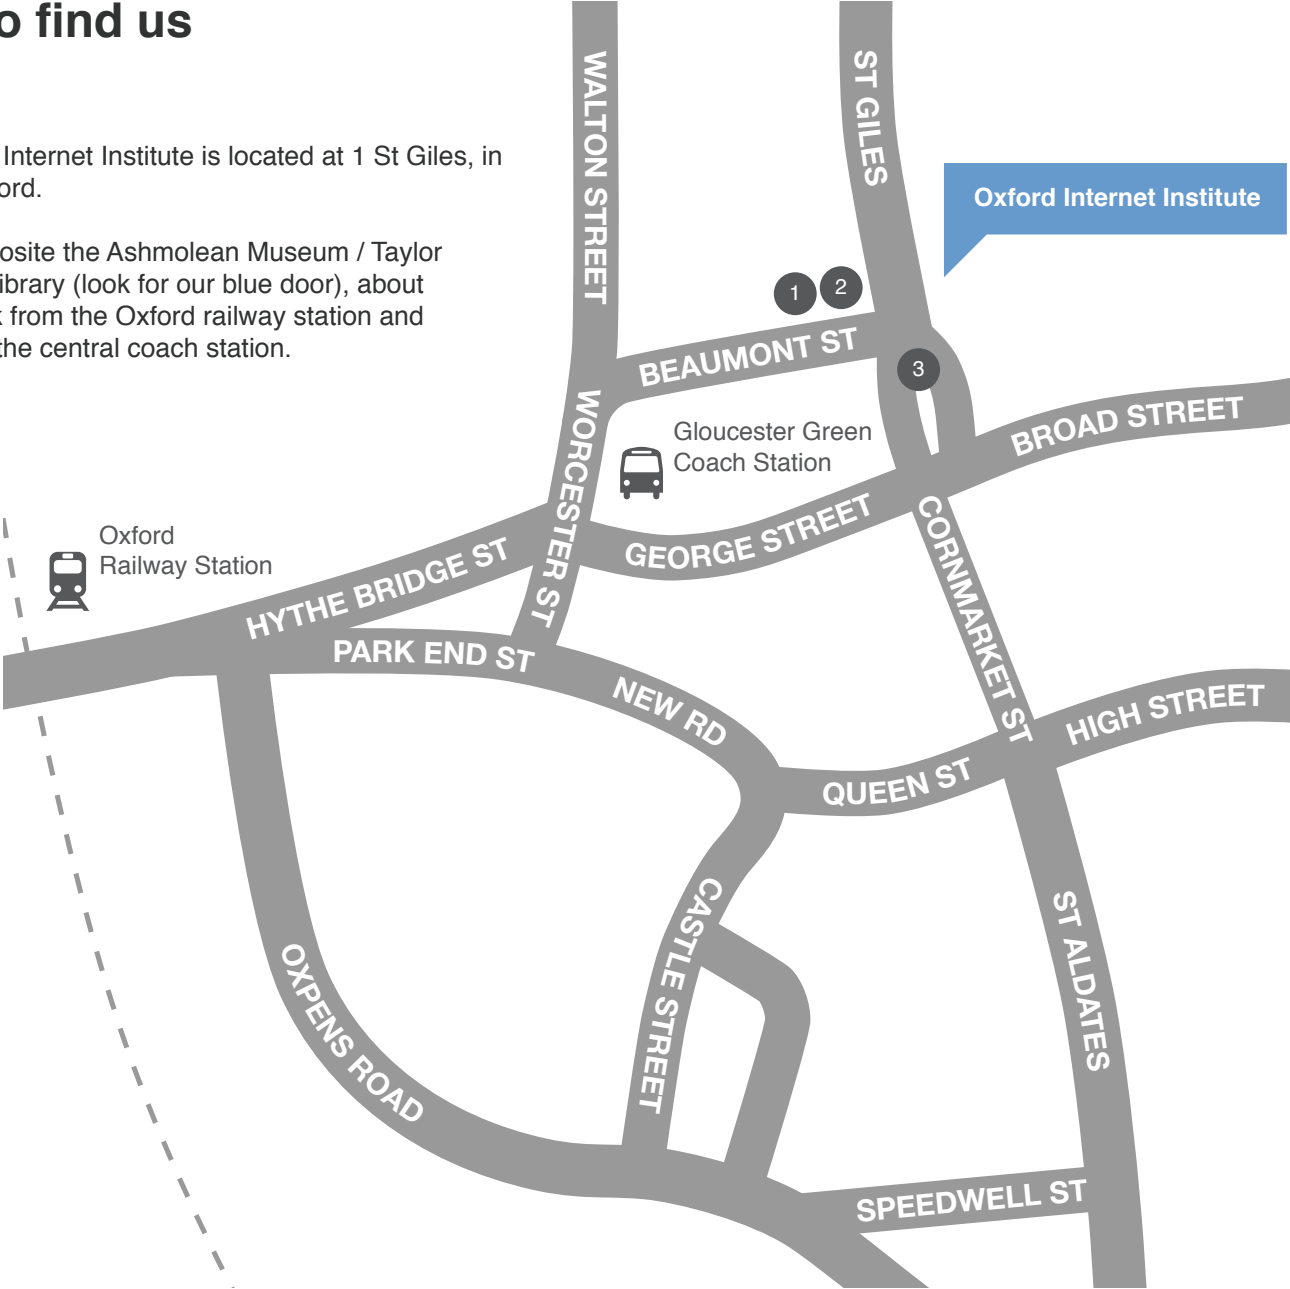

How to find us

The Oxford Internet Institute is located at 1 St Giles, in Central Oxford.

We are opposite the Ashmolean Museum / Taylor Institution Library (look for our blue door), about 10 min walk from the Oxford railway station and 5 min from the central coach station.

3 Martyrs Memorial