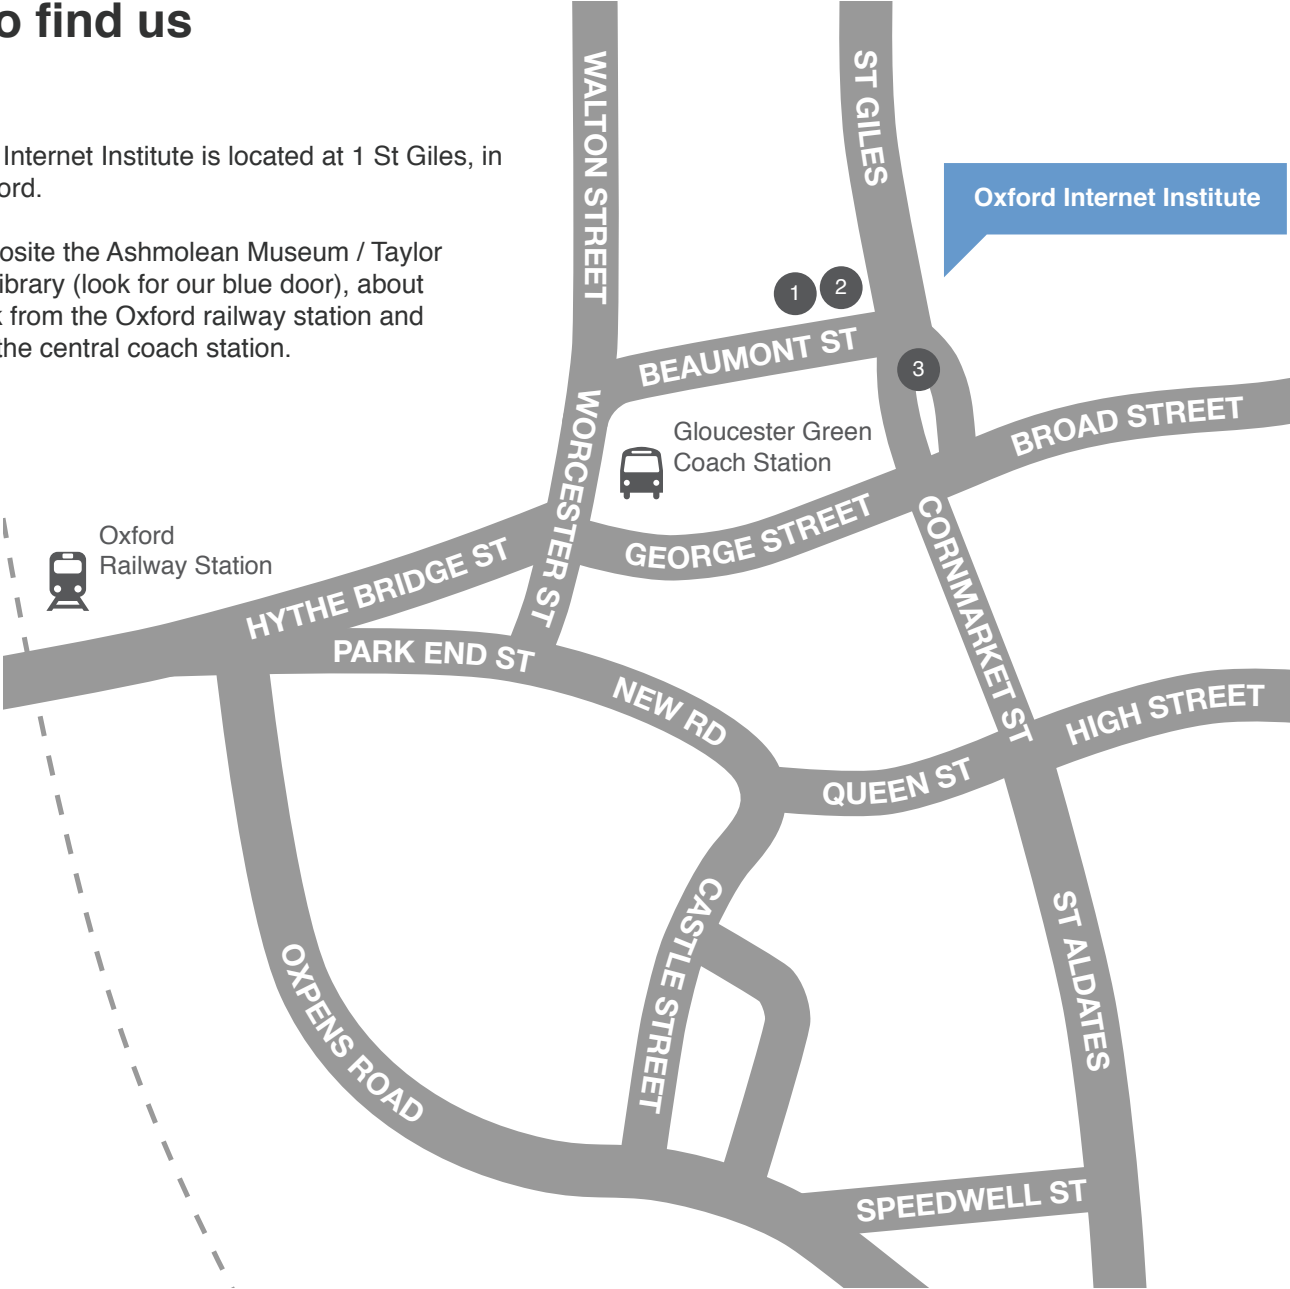

# How to find us

The Oxford Internet Institute is located at 1 St Giles, in Central Oxford.

We are opposite the Ashmolean Museum / Taylor Institution Library (look for our blue door), about 10 min walk from the Oxford railway station and 5 min from the central coach station.

1 Ashmolean Museum

2 Taylor Institution Library

3 Martyrs Memorial